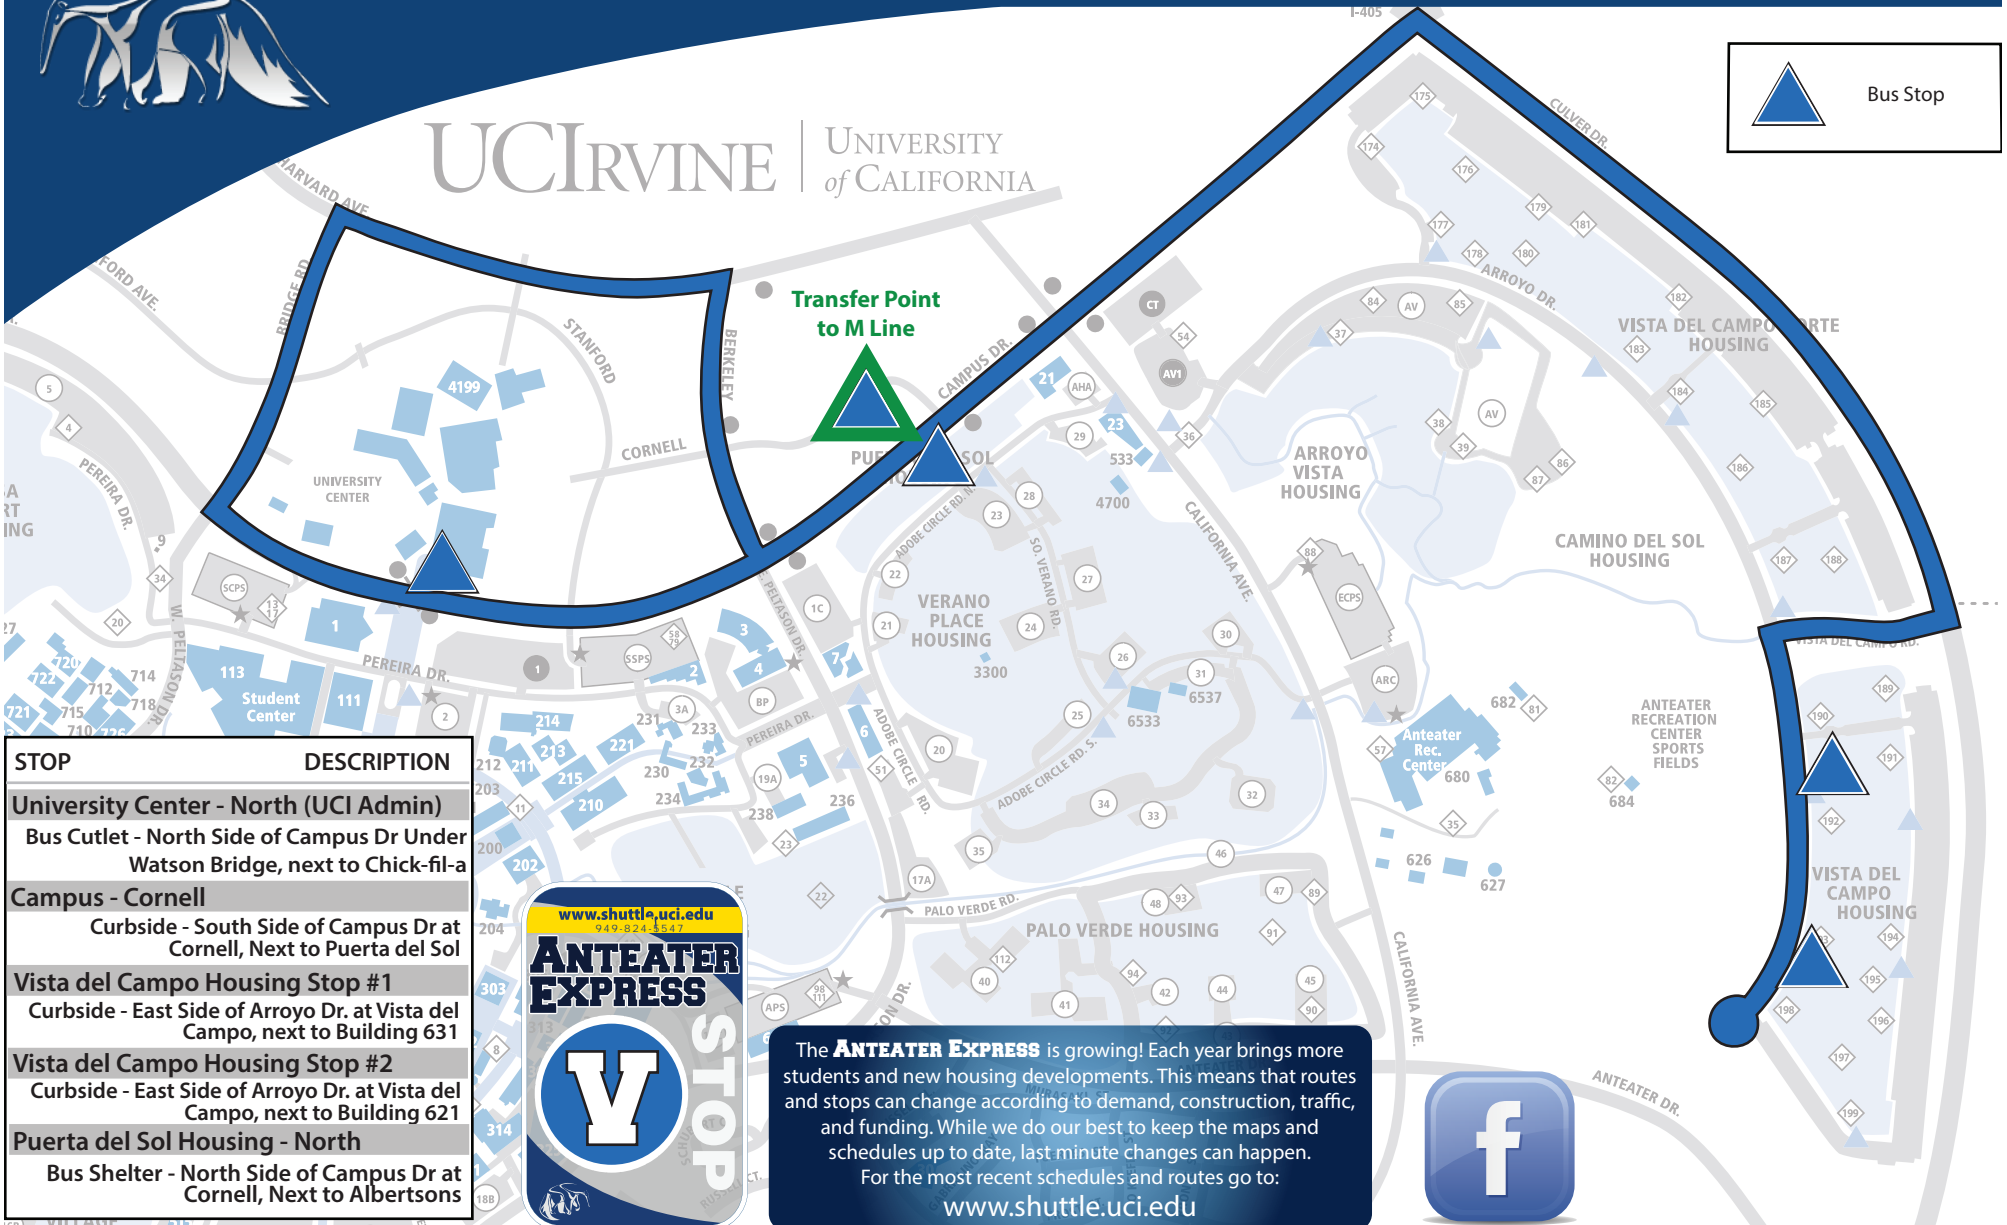

# ANTEATER EXPRESS

## V LINE: VDC-ADMIN

UCI IRVINE | UNIVERSITY of CALIFORNIA

STOP	DESCRIPTION
University Center - North (UCI Admin)	Bus Cutlet - North Side of Campus Dr Under Watson Bridge, next to Chick-fil-a
Campus - Cornell	Curbside - South Side of Campus Dr at Cornell, Next to Puerta del Sol
Vista del Campo Housing Stop #1	Curbside - East Side of Arroyo Dr. at Vista del Campo, next to Building 631
Vista del Campo Housing Stop #2	Curbside - East Side of Arroyo Dr. at Vista del Campo, next to Building 621
Puerta del Sol Housing - North	Bus Shelter - North Side of Campus Dr at Cornell, Next to Albertsons

The **ANTEATER EXPRESS** is growing! Each year brings more students and new housing developments. This means that routes and stops can change according to demand, construction, traffic, and funding. While we do our best to keep the maps and schedules up to date, last minute changes can happen. For the most recent schedules and routes go to: [www.shuttle.uci.edu](http://www.shuttle.uci.edu)