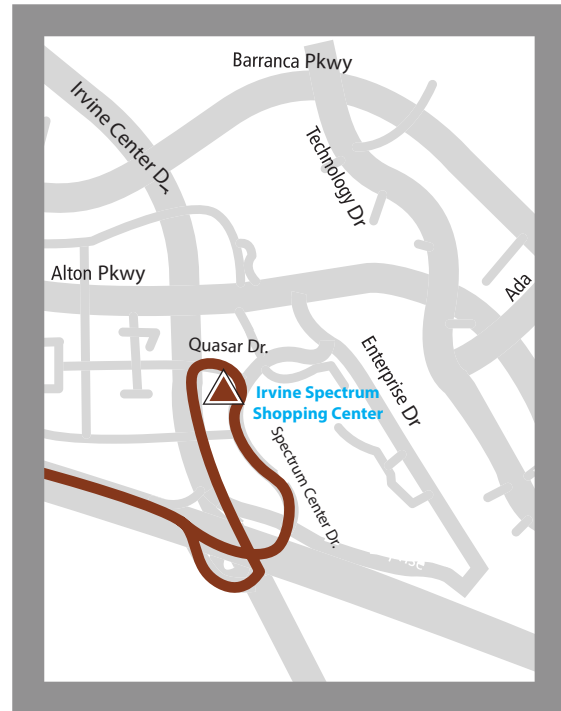

ANTEATER EXPRESS

S LINE: IRVINE SPECTRUM

STOP	DESCRIPTION
University Center - North (UCI Admin)	Bus Cutlet - North Side of Campus Dr under Watson Bridge, Next to Chick-fil-a
Puerta del Sol Housing - South	Bus Shelter - South Side of Campus Dr at Cornell, Next to Puerta del Sol
Arroyo Vista Housing	Curbside - Arroyo Dr at Lower Entrance to AV Lot 2, next to Bldg 1006
Camino del Sol Housing Stops 1, 2, & 3	Along West Side of Arroyo Dr, next to Camino del Sol
Culver - Michelson East	Bus Shelter - East Side of Culver Dr South of Michelson Dr (OCTA Stop #3255)
Irvine Spectrum Center	Curbside - West Side of Spectrum Center Dr at iShuttle stop, just after Quasar Dr
Culver - Michelson West	Bus Shelter - West Side of Culver Dr, South of Michelson Dr (OCTA Stop #3298)
Vista del Campo Norte Housing Stops 1, 2, & 3	Along East Side of Arroyo Dr, next to Vista del Campo Norte
Plaza Verde Housing	Curbside - East Side of California Ave at Arroyo Dr. next to Plaza Verde
Puerta del Sol Housing - North	Bus Shelter - North Side of Campus Dr at Cornell, Next to Albertsons

The **ANTEATER EXPRESS** is growing! Each year brings more students and new housing developments. This means that routes and stops can change according to demand, construction, traffic, and funding. While we do our best to keep the maps and schedules up to date, last minute changes can happen. For the most recent schedules and routes go to: www.shuttle.uci.edu