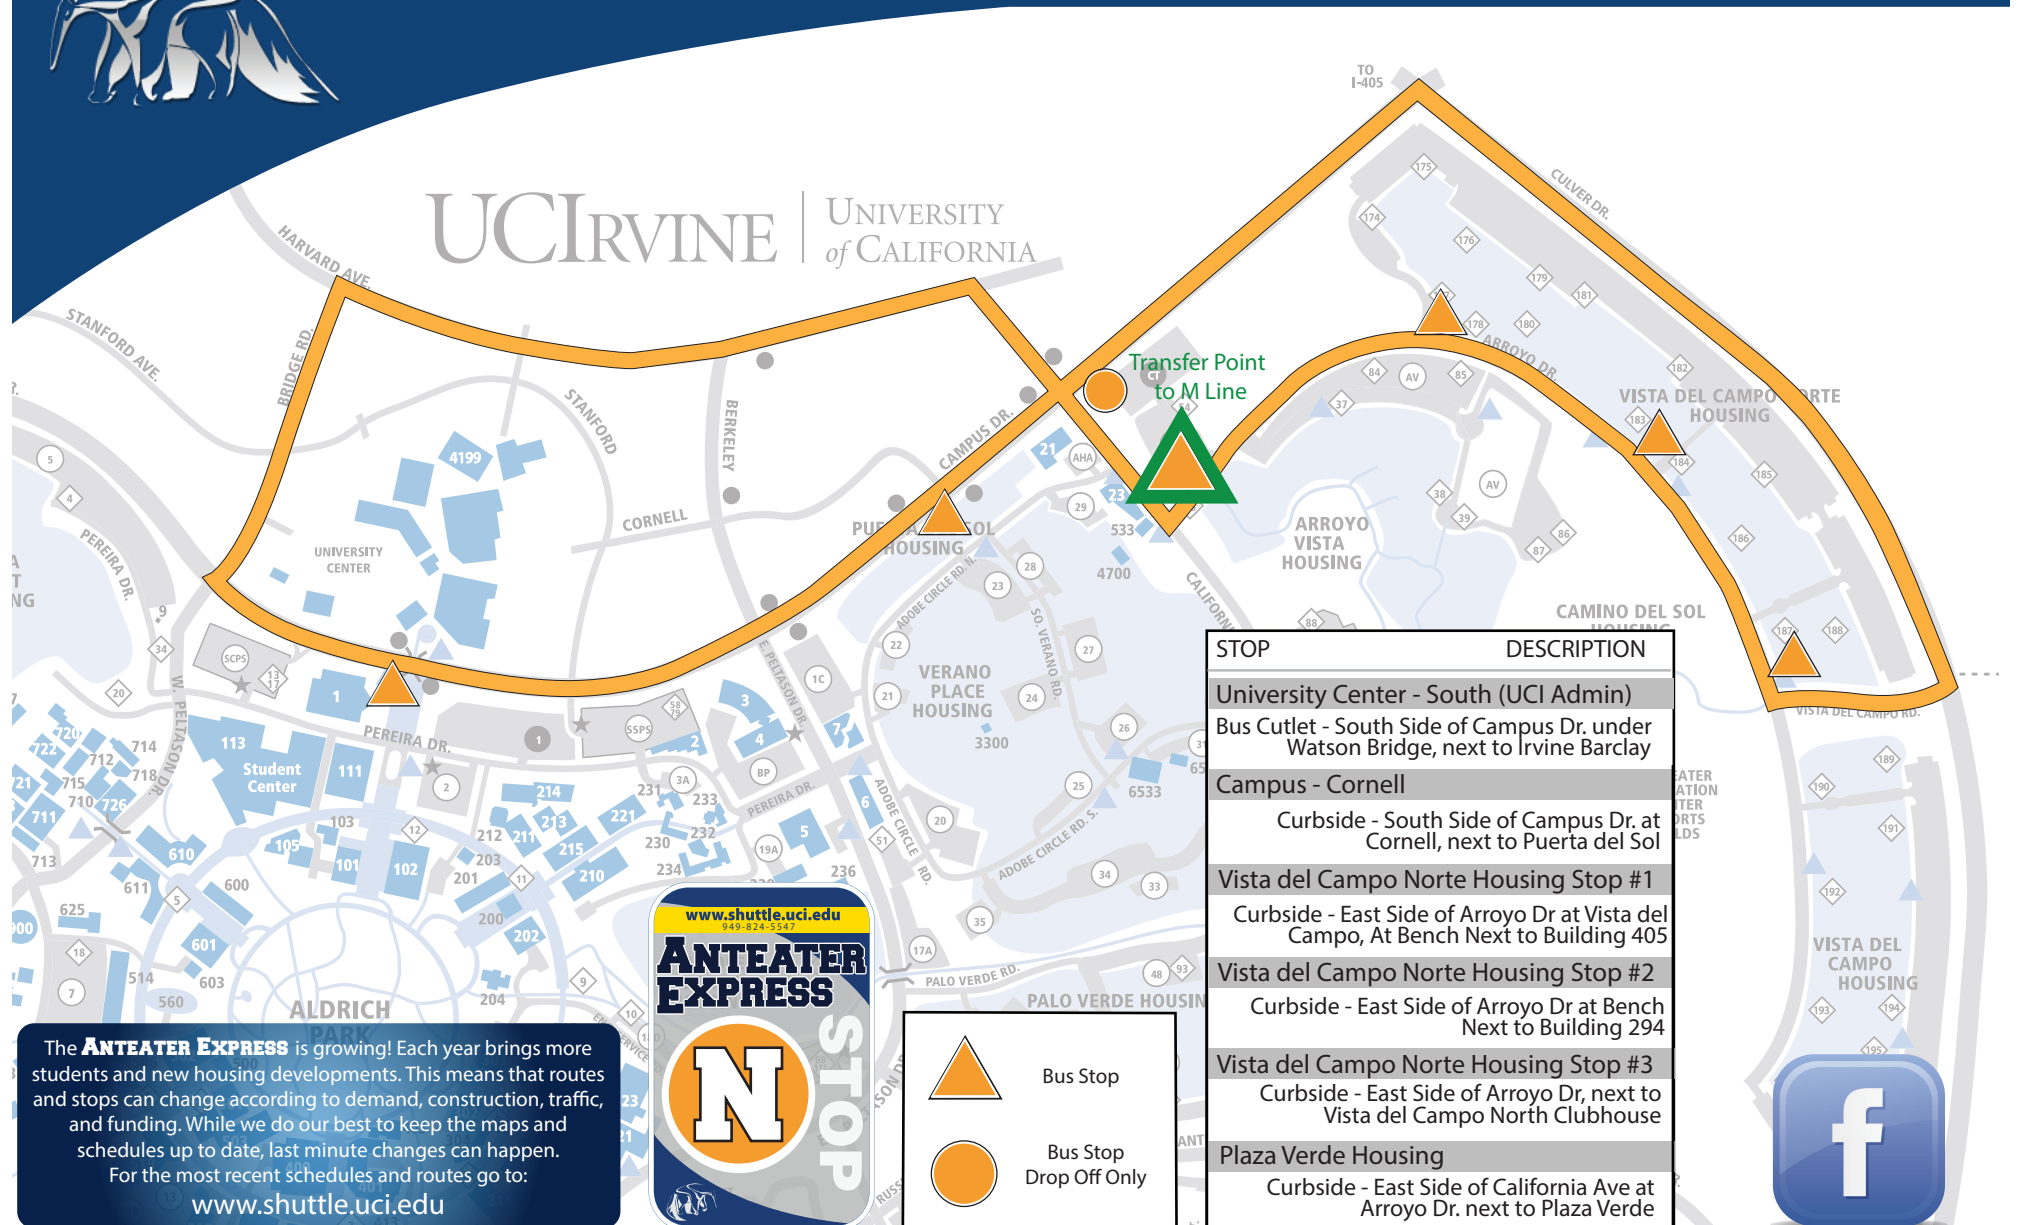

ANTEATER EXPRESS

N LINE: VDCN - ADMIN

UCI IRVINE | UNIVERSITY of CALIFORNIA

Transfer Point to M Line

STOP	DESCRIPTION
University Center - South (UCI Admin)	
Bus Cutlet - South Side of Campus Dr. under Watson Bridge, next to Irvine Barclay	
Campus - Cornell	Curbside - South Side of Campus Dr. at Cornell, next to Puerta del Sol
Vista del Campo Norte Housing Stop #1	Curbside - East Side of Arroyo Dr at Vista del Campo, At Bench Next to Building 405
Vista del Campo Norte Housing Stop #2	Curbside - East Side of Arroyo Dr at Bench Next to Building 294
Vista del Campo Norte Housing Stop #3	Curbside - East Side of Arroyo Dr, next to Vista del Campo North Clubhouse
Plaza Verde Housing	Curbside - East Side of California Ave at Arroyo Dr. next to Plaza Verde

 Bus Stop
 Bus Stop Drop Off Only

The **ANTEATER EXPRESS** is growing! Each year brings more students and new housing developments. This means that routes and stops can change according to demand, construction, traffic, and funding. While we do our best to keep the maps and schedules up to date, last minute changes can happen. For the most recent schedules and routes go to: www.shuttle.uci.edu