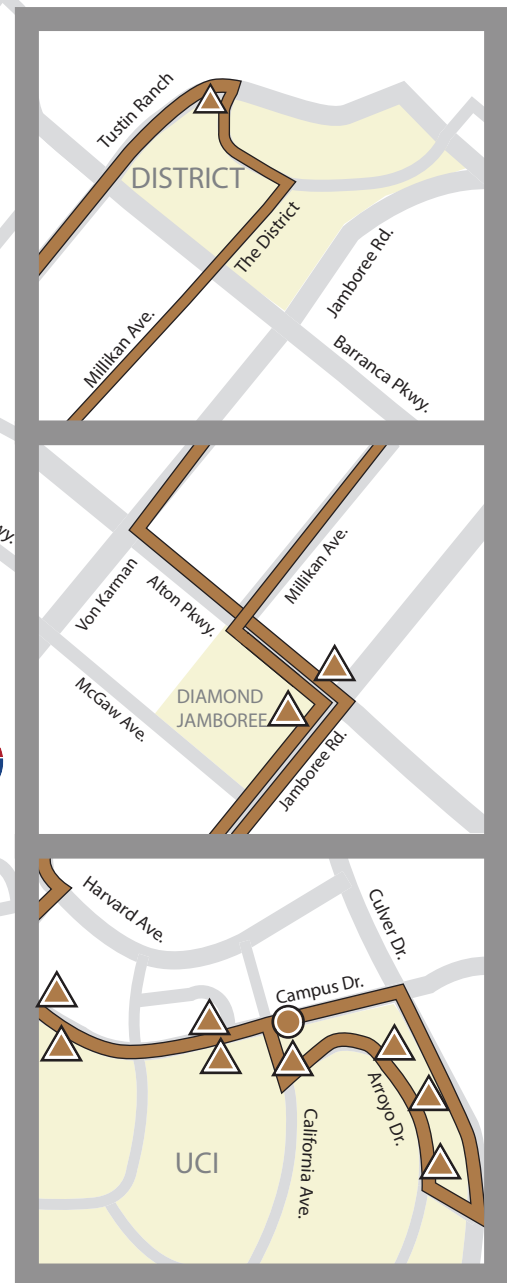

ANTEATER EXPRESS

D LINE: THE DISTRICT - DIAMOND JAMBOREE

STOP	DESCRIPTION
Vista del Campo Norte Stops #1, 2, 3	Stops Servicing VDC, VDCN, CDS, and AV Along East Side of Arroyo Drive
Plaza Verde Housing	Curbside - East Side of California Ave at Arroyo Dr. next to Plaza Verde
Puerta del Sol - North	Bus Shelter - North Side of Campus Dr at Cornell, Next to Albertsons (OCTA Stop #3252)
University Center - North (UCI Admin)	Bus Cutlet - North Side of Campus Dr Under Watson Bridge, Next to Chick-Fil-A
Michelson - Harvard - Northbound	Curbside - North Side of Michelson Dr at Harvard Ave, Next to Irvine Lanes (iShuttle Transfer)
Park Place Apts - Northbound	Bus Shelter - Park Ave at Tustin Ranch, Next to Avalon Irvine Community
Diamond Jamboree - Northbound	Bus Shelter - Park Ave at Tustin Ranch, Next to Avalon Irvine Community
The District at Tustin Legacy	Bus Cutlet - Alton Pkwy at Jamboree Rd, Next to AT&T Store
Diamond Jamboree - Southbound	Curbside - Jamboree Rd at Alton Pkwy, In -front of Bon Epi Bread
Park Place Apts - Southbound	Bus Shelter - Park Ave at Tustin Ranch, Next to Avalon Irvine Community
Michelson - Harvard - Southbound	Curbside - South Side of Michelson Dr at Harvard Ave, Across Street from Irvine Lanes
University Center - South (UCI Admin)	Bus Cutlet - South Side of Campus Dr Under Watson Bridge, Next to Irvine Barclay Theater
Puerta del Sol - South	Curbside - South Side of Campus Dr at Cornell, Next to Puerta del Sol (OCTA Stop #3246)

Bus Stop
 Drop-Off Only Bus Stop

www.shuttle.uci.edu
 949-824-5547
ANTEATER EXPRESS
D STOP