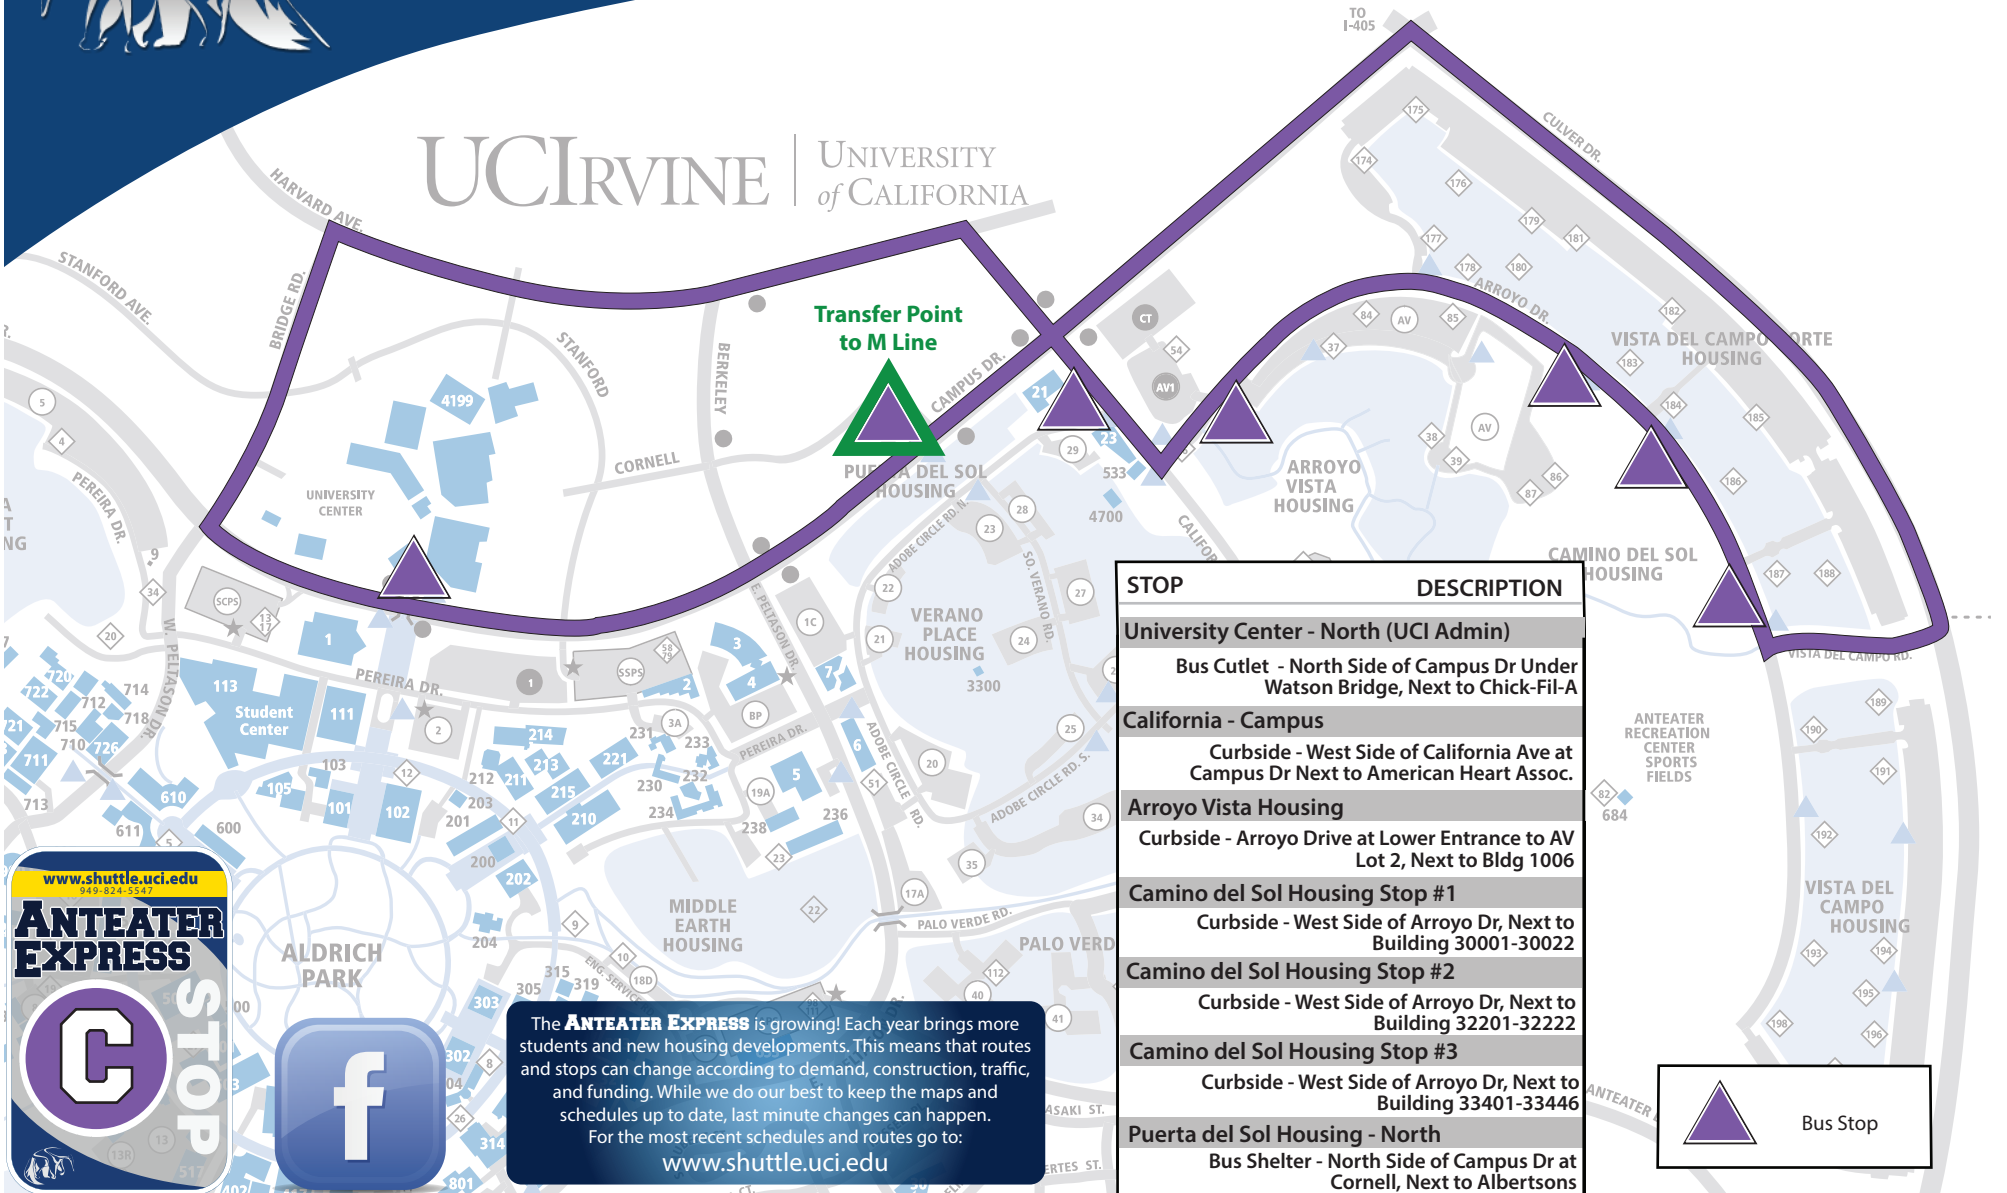

# ANTEATER EXPRESS

## C LINE: CAMINO DEL SOL

UCI IRVINE | UNIVERSITY of CALIFORNIA

Transfer Point to M Line

STOP	DESCRIPTION
University Center - North (UCI Admin)	
Bus Cutlet - North Side of Campus Dr Under Watson Bridge, Next to Chick-Fil-A	
California - Campus	Curbside - West Side of California Ave at Campus Dr Next to American Heart Assoc.
Arroyo Vista Housing	Curbside - Arroyo Drive at Lower Entrance to AV Lot 2, Next to Bldg 1006
Camino del Sol Housing Stop #1	Curbside - West Side of Arroyo Dr, Next to Building 30001-30022
Camino del Sol Housing Stop #2	Curbside - West Side of Arroyo Dr, Next to Building 32201-32222
Camino del Sol Housing Stop #3	Curbside - West Side of Arroyo Dr, Next to Building 33401-33446
Puerta del Sol Housing - North	Bus Shelter - North Side of Campus Dr at Cornell, Next to Albertsons

www.shuttle.uci.edu  
949-824-5547

**ANTEATER EXPRESS**

**C STOP**

The **ANTEATER EXPRESS** is growing! Each year brings more students and new housing developments. This means that routes and stops can change according to demand, construction, traffic, and funding. While we do our best to keep the maps and schedules up to date, last minute changes can happen. For the most recent schedules and routes go to: [www.shuttle.uci.edu](http://www.shuttle.uci.edu)