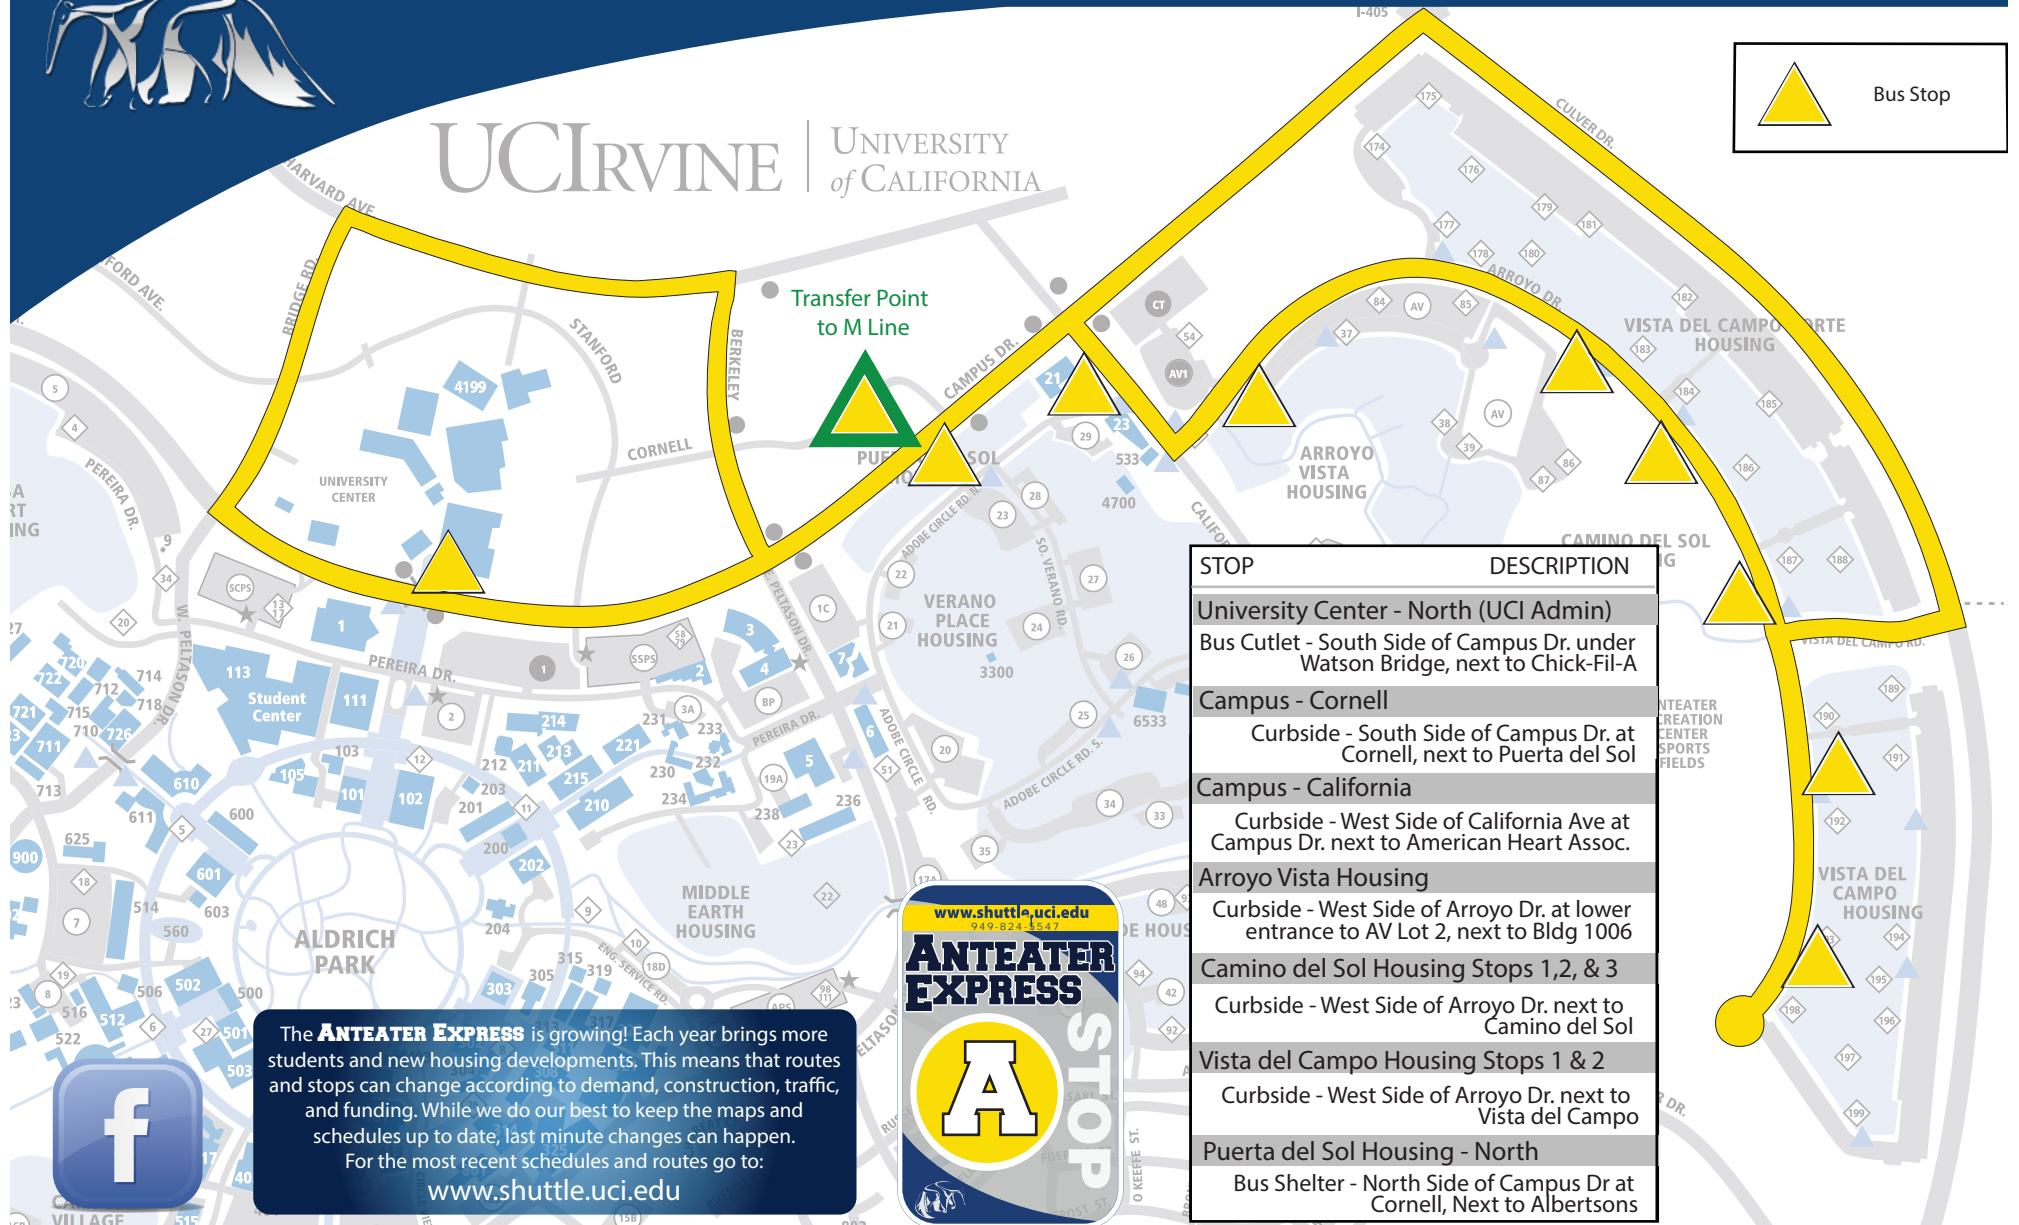

# ANTEATER EXPRESS

## A LINE: Arroyo-Admin

STOP	DESCRIPTION
University Center - North (UCI Admin)	
Bus Cutlet - South Side of Campus Dr. under Watson Bridge, next to Chick-Fil-A	
Campus - Cornell	Curbside - South Side of Campus Dr. at Cornell, next to Puerta del Sol
Campus - California	Curbside - West Side of California Ave at Campus Dr. next to American Heart Assoc.
Arroyo Vista Housing	Curbside - West Side of Arroyo Dr. at lower entrance to AV Lot 2, next to Bldg 1006
Camino del Sol Housing Stops 1, 2, & 3	Curbside - West Side of Arroyo Dr. next to Camino del Sol
Vista del Campo Housing Stops 1 & 2	Curbside - West Side of Arroyo Dr. next to Vista del Campo
Puerta del Sol Housing - North	Bus Shelter - North Side of Campus Dr at Cornell, Next to Albertsons

The **ANTEATER EXPRESS** is growing! Each year brings more students and new housing developments. This means that routes and stops can change according to demand, construction, traffic, and funding. While we do our best to keep the maps and schedules up to date, last minute changes can happen. For the most recent schedules and routes go to: [www.shuttle.uci.edu](http://www.shuttle.uci.edu)